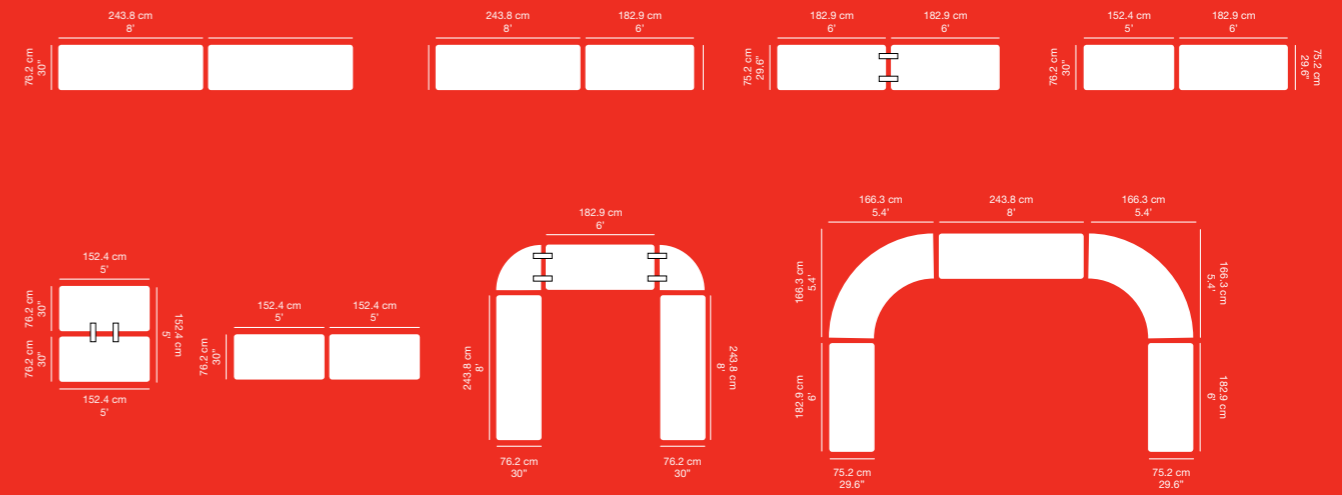

ZOWN COLLECTION SUMMARY
RESUMEN COLECCIÓN ZOWN
RÉSUMÉ COLLECTION ZOWN
ÜBERSICHT KOLLEKTION ZOWN

COMPOSITIONS COMPOSICIONES COMPOSITIONS ZUSAMMENSTELLUNGEN

XL SYSTEM