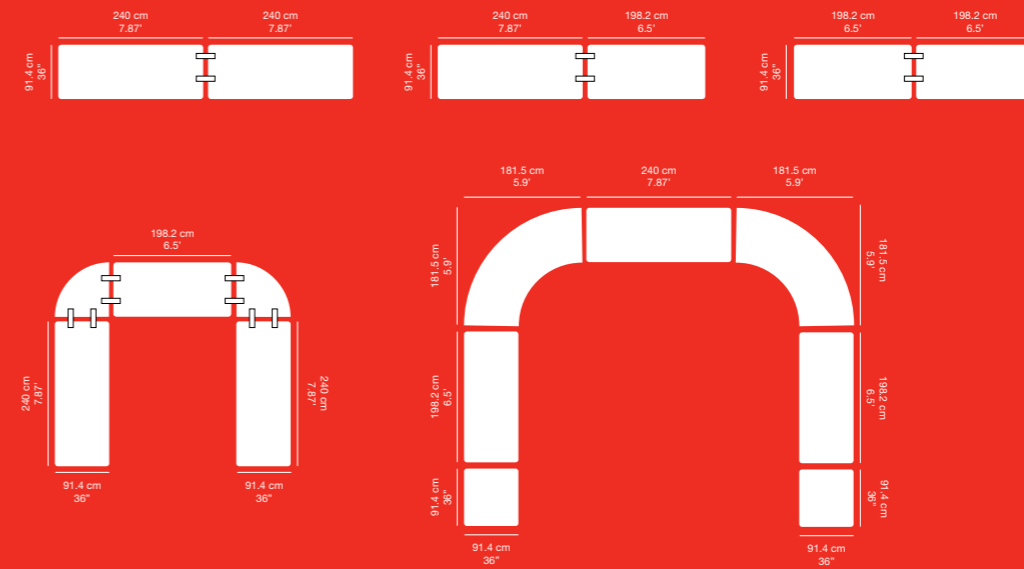

XXL SYSTEM + planet180

M180

TABLE MESA TABLE TISCH
182.9x45.7xh74.9 cm
6'x18"xh29.5"

M240

TABLE MESA TABLE TISCH
243.8x45.7xh74.9 cm
8'x18"xh29.5"

L120

TABLE MESA TABLE TISCH
121.9x61xh74.3 cm
4'x24"xh29.2"

CHAIR SILLA CHAISE STUHL

47x55.6xh84 cm
18.5"x21.9"xh33.1"

ottotrolley

TROLLEY CARRO CHARIOT WAGEN

110x47.7xh190 cm
43.3"x18.8"xh74.8"

markusstool

STOOL TABURETE TABOURET HOCKER

49x48xh104.4 cm
19.3"x18.9"xh41.1"

alexandra-kchair

CHAIR SILLA CHAISE STUHL

46.6x53.8xh86.5 cm
18.3"x21.2"xh34"

bostonrolley

TROLLEY CARRO CHARIOT WAGEN

172x80xh177 cm
67.7"x31.5"xh69.7"

normanchair

CHAIR SILLA CHAISE STUHL

47x54xh85 cm
18.5"x21.2"xh33.5"

normanrolley

TROLLEY CARRO CHARIOT WAGEN

110x48xh190 cm
43.3"x18.9"xh74.8"

olafchair

CHAIR SILLA CHAISE STUHL

45.7x50.8xh76.2 cm
18.25"x20.4"xh30.7"

igorchair