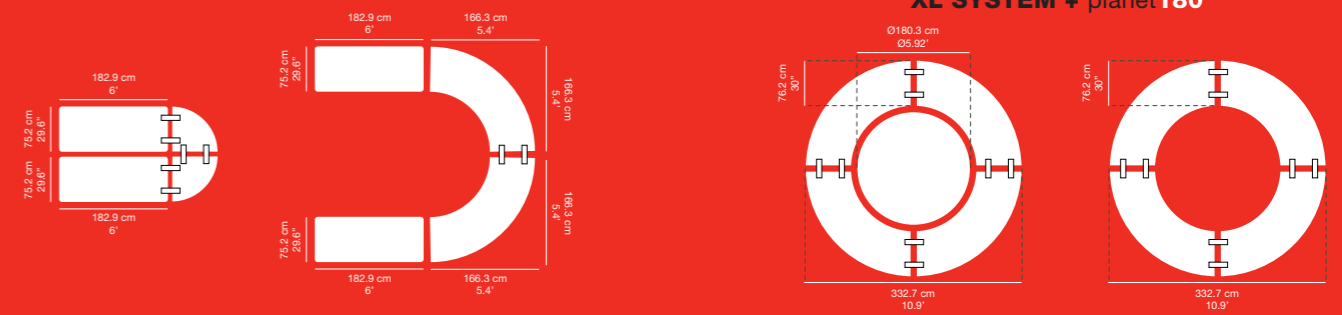

XL SYSTEM + planet180