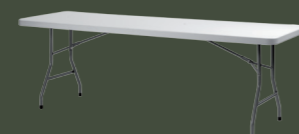

L trolley

TROLLEY CARRO CHARIOT WAGEN
131.7x62xh115 cm
51.9"x24.4"xh45.3"

XL150

TABLE MESA TABLE TISCH
152.4x76.2xh74.3 cm
5'x30"xh29.2"

XL180

TABLE MESA TABLE TISCH
182.9x75.2xh74.3 cm
6'x29.6"xh29.2"

SS60

TABLE MESA TABLE TISCH
61x61xh89 cm
24"x24"xh35"

SS120

TABLE MESA TABLE TISCH
122x61xh89 cm
48"x24"xh35"

buffet180

TABLE MESA TABLE TISCH
182.9x76.2xh104.7 cm
6'x29.7"xh40.8"

worktop180

TABLE MESA TABLE TISCH
182.9x76.2xh74.3/85.1/90.2/94.3 cm
6'x30"xh29.2"/33.5"/35.5"/37.1"

XL240

TABLE MESA TABLE TISCH
243.8x76.2xh74.3 cm
8'x30"xh29.2"

XL trolley

TROLLEY CARRO CHARIOT WAGEN
(193+61)x77xh115 cm
(76"+24")x30.3"xh45.3"

planet120

TABLE MESA TABLE TISCH
ø122xh74.3 cm
ø4"xh29.2"

planet150

TABLE MESA TABLE TISCH
ø152.4xh74.3 cm
ø5"xh29.2"

planet160

TABLE MESA TABLE TISCH
ø160xh74.3 cm
ø63"xh29.2"

XL corner

TABLE MESA TABLE TISCH
74.8x74.8xh74.3 cm
29.5'x29.5"xh29.2"

XL moon

TABLE MESA TABLE TISCH
166.3x166.3xh74.3 cm
5.4'x5.4"xh29.2"