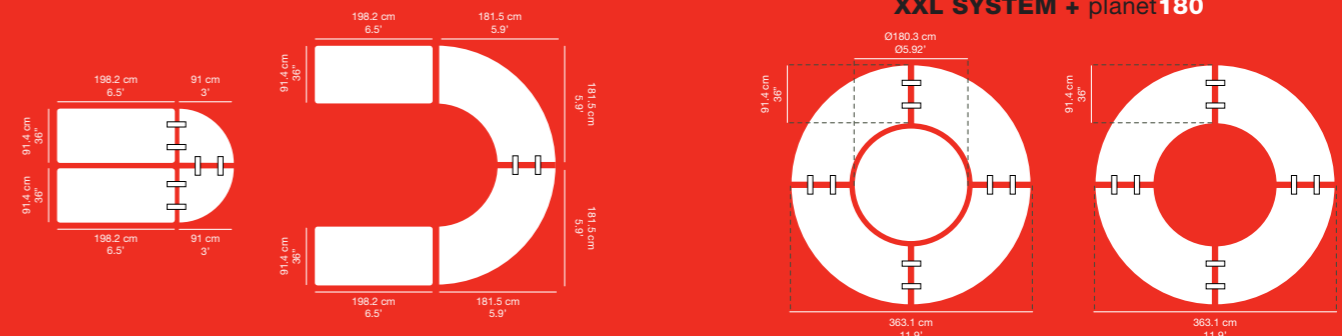

XXL SYSTEM + planet180

M180

TABLE MESA TABLE TISCH
182.9x45.7xh74.9 cm
6'x18"xh29.5"

M240

TABLE MESA TABLE TISCH
243.8x45.7xh74.9 cm
8'x18"xh29.5"

L120

TABLE MESA TABLE TISCH
121.9x61xh74.3 cm
4'x24"xh29.2"

XXL trolley

TROLLEY CARRO CHARIOT WAGEN
(202+46)x92xh115 cm
(79.6"+18.1")x36.2"xh45.3"

XXL moon

TABLE MESA TABLE TISCH
181.5x181.5xh74.3 cm
5.9'x5.9"xh29.2"

XXL corner

TABLE MESA TABLE TISCH
91x91xh74.3 cm
3'x3"xh29.2"