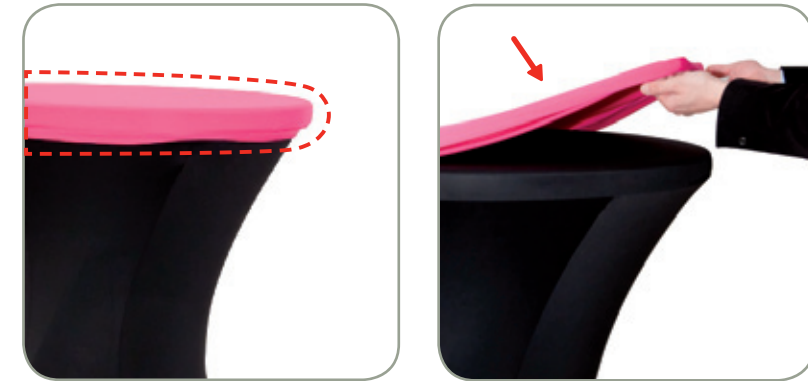

stretchtop covers

cocktailtable

90% PES 10% LYCRA, 200 g/m², knitted

	Code: SPTT-00543 GTIN-13: 8436539291763 Pieces x polybag: 1 Polybags x carton: 20	Gross weight x carton: 4 kg / 8.8 lb GTIN-14: 18436539291760 Polybag size: 35 x 22 x 2 cm / 13.8" x 8.7" x 0.8" Carton size: 52 x 37 x 15 cm / 20.4" x 14.5" x 6"
	Code: SPTT-00540 GTIN-13: 8436539291732 Pieces x polybag: 1 Polybags x carton: 20	Gross weight x carton: 4 kg / 8.8 lb GTIN-14: 18436539291739 Polybag size: 35 x 22 x 2 cm / 13.8" x 8.7" x 0.8" Carton size: 52 x 37 x 15 cm / 20.4" x 14.5" x 6"
	Code: SPTT-00539 GTIN-13: 8436539291725 Pieces x polybag: 1 Polybags x carton: 20	Gross weight x carton: 4 kg / 8.8 lb GTIN-14: 18436539291722 Polybag size: 35 x 22 x 2 cm / 13.8" x 8.7" x 0.8" Carton size: 52 x 37 x 15 cm / 20.4" x 14.5" x 6"
	Code: SPTT-00541 GTIN-13: 8436539291749 Pieces x polybag: 1 Polybags x carton: 20	Gross weight x carton: 4 kg / 8.8 lb GTIN-14: 18436539291746 Polybag size: 35 x 22 x 2 cm / 13.8" x 8.7" x 0.8" Carton size: 52 x 37 x 15 cm / 20.4" x 14.5" x 6"
	Code: SPTT-00542 GTIN-13: 8436539291756 Pieces x polybag: 1 Polybags x carton: 20	Gross weight x carton: 4 kg / 8.8 lb GTIN-14: 18436539291753 Polybag size: 35 x 22 x 2 cm / 13.8" x 8.7" x 0.8" Carton size: 52 x 37 x 15 cm / 20.4" x 14.5" x 6"
	Code: SPTT-00545 GTIN-13: 8436539291787 Pieces x polybag: 1 Polybags x carton: 20	Gross weight x carton: 4 kg / 8.8 lb GTIN-14: 18436539291784 Polybag size: 35 x 22 x 2 cm / 13.8" x 8.7" x 0.8" Carton size: 52 x 37 x 15 cm / 20.4" x 14.5" x 6"
	Code: SPTT-00544 GTIN-13: 8436539291770 Pieces x polybag: 1 Polybags x carton: 20	Gross weight x carton: 4 kg / 8.8 lb GTIN-14: 18436539291777 Polybag size: 35 x 22 x 2 cm / 13.8" x 8.7" x 0.8" Carton size: 52 x 37 x 15 cm / 20.4" x 14.5" x 6"

praxistable

90% PES 10% LYCRA, 200 g/m², knitted