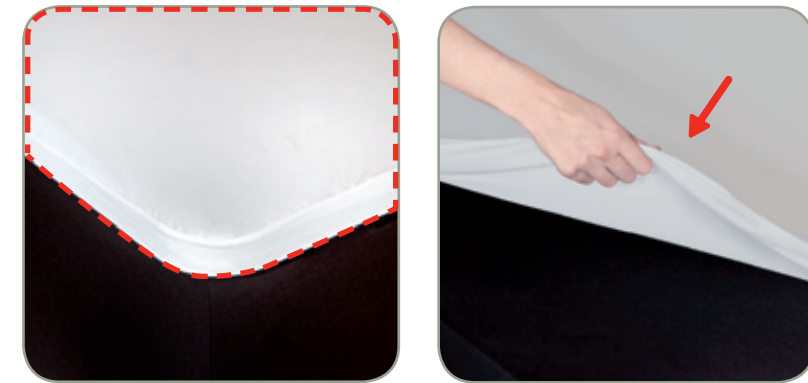

stretchtop covers

sharpbench

90% PES 10% LYCRA, 200 g/m², knitted

	Code: SPTT-00494 GTIN-13: 8436539291596 Pieces x polybag: 1 Polybags x carton: 20	Gross weight x carton: 5 kg / 11 lb GTIN-14: 18436539291593 Polybag size: 35 x 22 x 2 cm / 13.8" x 8.7" x 0.8" Carton size: 52 x 37 x 15 cm / 20.4" x 14.5" x 5.9"
	Code: SPTT-00491 GTIN-13: 8436539291589 Pieces x polybag: 1 Polybags x carton: 20	Gross weight x carton: 5 kg / 11 lb GTIN-14: 18436539291586 Polybag size: 35 x 22 x 2 cm / 13.8" x 8.7" x 0.8" Carton size: 52 x 37 x 15 cm / 20.4" x 14.5" x 5.9"
	Code: SPTT-00490 GTIN-13: 8436539295495 Pieces x polybag: 1 Polybags x carton: 20	Gross weight x carton: 5 kg / 11 lb GTIN-14: 18436539295492 Polybag size: 35 x 22 x 2 cm / 13.8" x 8.7" x 0.8" Carton size: 52 x 37 x 15 cm / 20.4" x 14.5" x 5.9"
	Code: SPTT-00492 GTIN-13: 8436539295501 Pieces x polybag: 1 Polybags x carton: 20	Gross weight x carton: 5 kg / 11 lb GTIN-14: 18436539295508 Polybag size: 35 x 22 x 2 cm / 13.8" x 8.7" x 0.8" Carton size: 52 x 37 x 15 cm / 20.4" x 14.5" x 5.9"
	Code: SPTT-00493 GTIN-13: 8436539295518 Pieces x polybag: 1 Polybags x carton: 20	Gross weight x carton: 5 kg / 11 lb GTIN-14: 18436539295515 Polybag size: 35 x 22 x 2 cm / 13.8" x 8.7" x 0.8" Carton size: 52 x 37 x 15 cm / 20.4" x 14.5" x 5.9"
	Code: SPTT-00496 GTIN-13: 8436539295532 Pieces x polybag: 1 Polybags x carton: 20	Gross weight x carton: 5 kg / 11 lb GTIN-14: 18436539295539 Polybag size: 35 x 22 x 2 cm / 13.8" x 8.7" x 0.8" Carton size: 52 x 37 x 15 cm / 20.4" x 14.5" x 5.9"
	Code: SPTT-00495 GTIN-13: 8436539295525 Pieces x polybag: 1 Polybags x carton: 20	Gross weight x carton: 5 kg / 11 lb GTIN-14: 18436539295522 Polybag size: 35 x 22 x 2 cm / 13.8" x 8.7" x 0.8" Carton size: 52 x 37 x 15 cm / 20.4" x 14.5" x 5.9"

oktober175

90% PES 10% LYCRA, 200 g/m², knitted