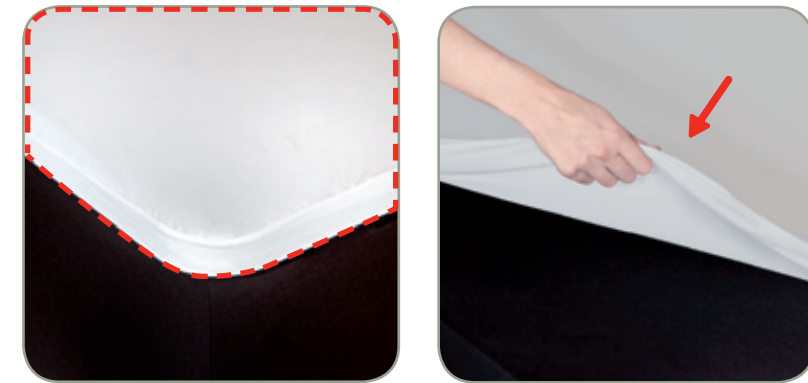

stretchtop covers

L120

90% PES 10% LYCRA, 200 g/m², knitted

	Code: SPTT-00438 GTIN-13: 8436539291428 Pieces x polybag: 1 Polybags x carton: 10	Gross weight x carton: 3.5 kg / 7.7 lb GTIN-14: 18436539291425 Polybag size: 34 x 22 x 3 cm / 13.4" x 8.7" x 1.2" Carton size: 52 x 37 x 15 cm / 20.4" x 14.5" x 5.9"
	Code: SPTT-00435 GTIN-13: 8436539291411 Pieces x polybag: 1 Polybags x carton: 10	Gross weight x carton: 3.5 kg / 7.7 lb GTIN-14: 18436539291418 Polybag size: 34 x 22 x 3 cm / 13.4" x 8.7" x 1.2" Carton size: 52 x 37 x 15 cm / 20.4" x 14.5" x 5.9"
	Code: SPTT-00434 GTIN-13: 8436539295099 Pieces x polybag: 1 Polybags x carton: 10	Gross weight x carton: 3.5 kg / 7.7 lb GTIN-14: 18436539295096 Polybag size: 34 x 22 x 3 cm / 13.4" x 8.7" x 1.2" Carton size: 52 x 37 x 15 cm / 20.4" x 14.5" x 5.9"
	Code: SPTT-00436 GTIN-13: 8436539295105 Pieces x polybag: 1 Polybags x carton: 10	Gross weight x carton: 3.5 kg / 7.7 lb GTIN-14: 18436539295102 Polybag size: 34 x 22 x 3 cm / 13.4" x 8.7" x 1.2" Carton size: 52 x 37 x 15 cm / 20.4" x 14.5" x 5.9"
	Code: SPTT-00437 GTIN-13: 8436539295112 Pieces x polybag: 1 Polybags x carton: 10	Gross weight x carton: 3.5 kg / 7.7 lb GTIN-14: 18436539295119 Polybag size: 34 x 22 x 3 cm / 13.4" x 8.7" x 1.2" Carton size: 52 x 37 x 15 cm / 20.4" x 14.5" x 5.9"
	Code: SPTT-00440 GTIN-13: 8436539295136 Pieces x polybag: 1 Polybags x carton: 10	Gross weight x carton: 3.5 kg / 7.7 lb GTIN-14: 18436539295133 Polybag size: 34 x 22 x 3 cm / 13.4" x 8.7" x 1.2" Carton size: 52 x 37 x 15 cm / 20.4" x 14.5" x 5.9"
	Code: SPTT-00439 GTIN-13: 8436539295129 Pieces x polybag: 1 Polybags x carton: 10	Gross weight x carton: 3.5 kg / 7.7 lb GTIN-14: 18436539295126 Polybag size: 34 x 22 x 3 cm / 13.4" x 8.7" x 1.2" Carton size: 52 x 37 x 15 cm / 20.4" x 14.5" x 5.9"

XL150

90% PES 10% LYCRA, 200 g/m², knitted