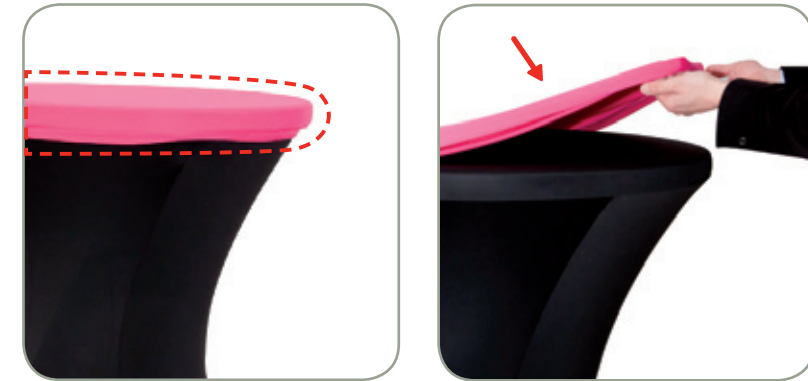

stretchtop covers