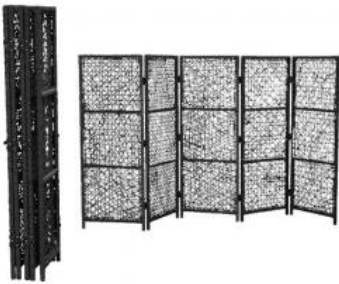

SALES PRICELIST OUTDOOR COLLECTION 2013

Mezza tabel non wood

**Black
(160x70):**

€ 210,00

• 1 table incl antique black non wood top

Frame: Aluminium
UV resistant PE flat weaving

Accessories

Benito Room Divider